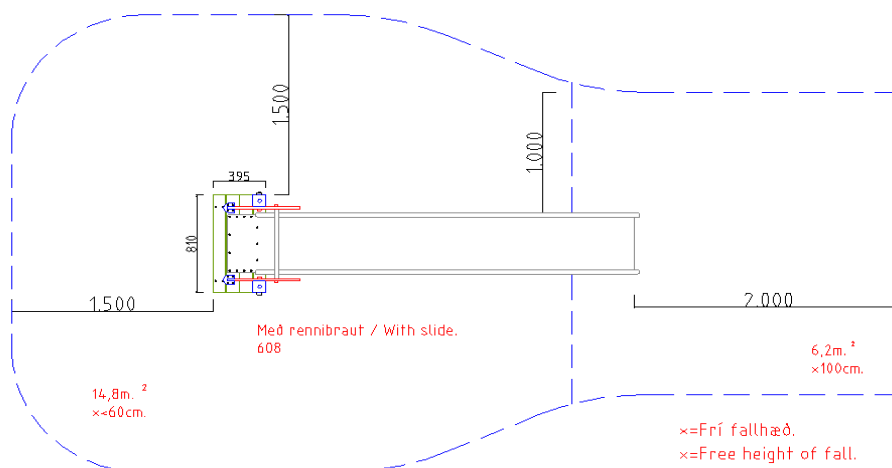

## 6007 Platform

Same platform for different heights and lengths of slides.

Product: 6007 Platform  
Product group: KRUMMA-Gull  
Certification: EN1176-1:2008 DTI  
User age: All ages  
Installation: 60 min  
x2 Installers  
x1 Hole (platform) + x1 hole (slide).  
0.25m<sup>2</sup> concrete (platform) + 0.20m<sup>2</sup>  
Package: 70kg. Platform.  
0.45m<sup>3</sup> (platform + slide).