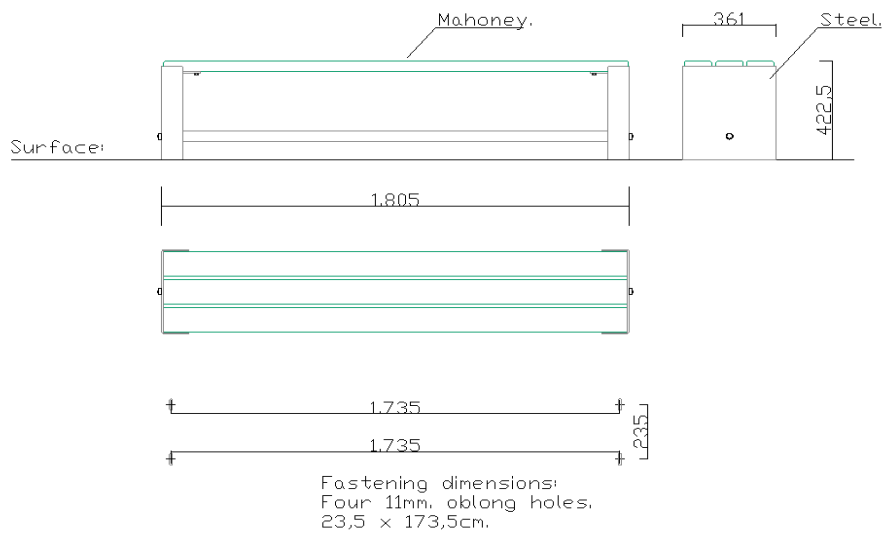

# Technical Data Sheet

## 1114 Bench without arm rests.

Product: 1114Bench.  
Product group: KRUMMA-Sport  
Certification:  
User age:  
Installation:

Package: 60 Kg.  
2m3.  
Longest part: 1,805m.

Dimension in mm.