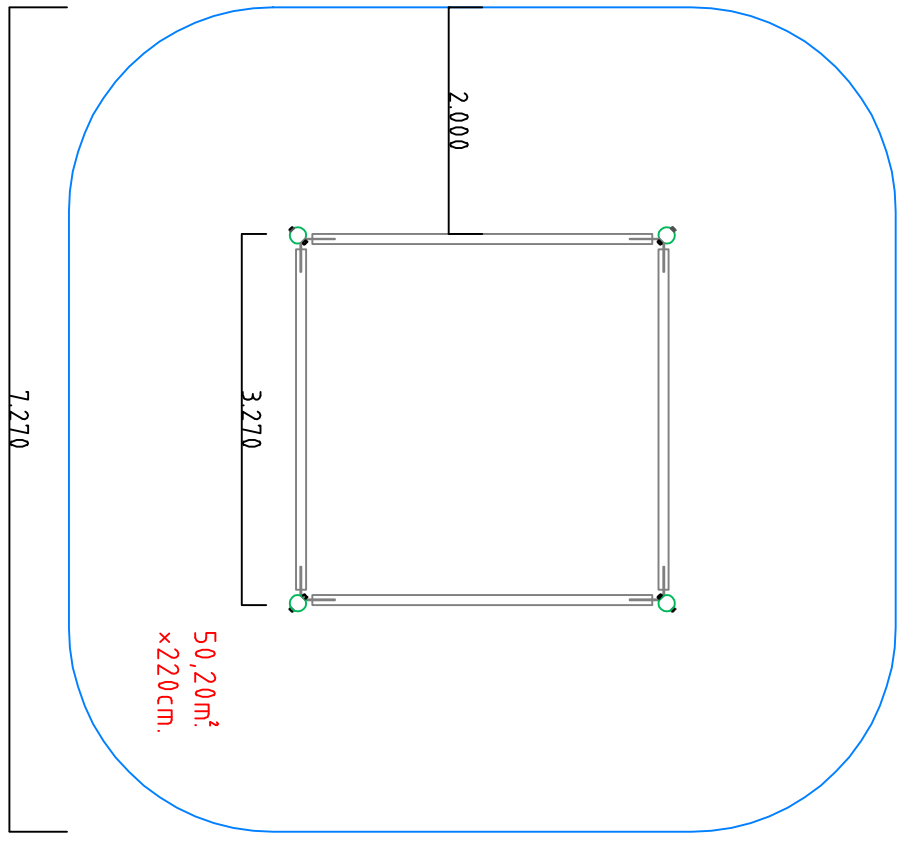

RevNo	Revision note	Date	Signature	Checked

Pull up rings / gymnastics rings.

S6	Dimension in mm.	Sföd 006-800-S6	EN1176:2008	EN1176-1
Designed by	Checked by	Approved by - date	Filename	Date
H.I.	H.I.	H.I.11.04.2010.	HE-006-06-R1	13.10.2018.
Krumma ehf.		Nature fitness.		
HEI-006-06-R1		Edition	Sheet	
		0	3/3	