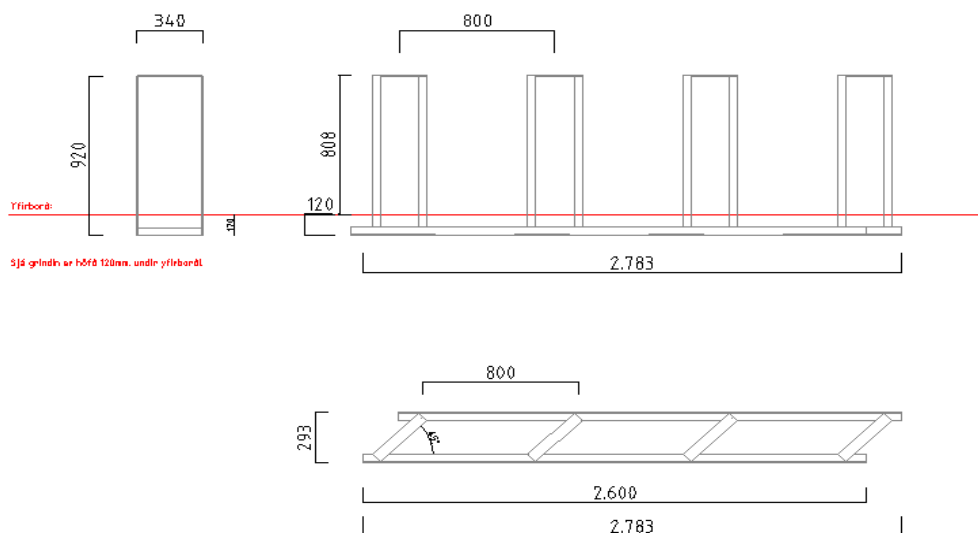

Technical Data Sheet

Bicycle rack 1682

Product: 1682
Product group: KRUMMA-Sport

Frame made of hot dip galvanized steel.

Standard length = 2.783mm.
Length, often according to customer needs.

 Gylfaflof 7, 112 Reykjavik, Iceland