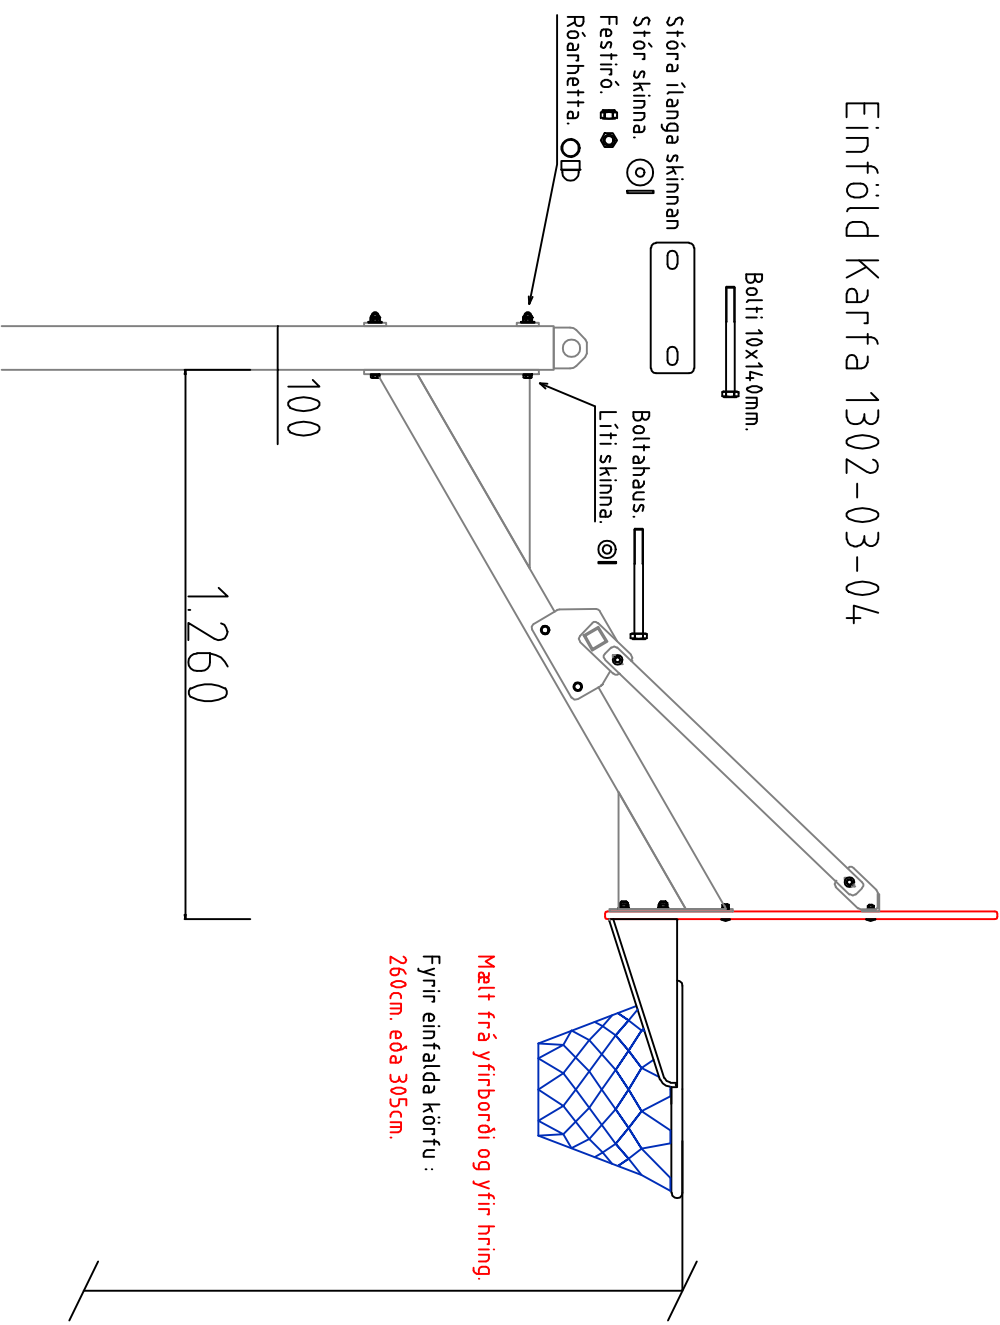

RevNo	Revision note	Date	Signature	Checked
-------	---------------	------	-----------	---------

Einföld Karfa 1302-03-04

Mælt frá yfirborði og yfir hring.
 Fyrir einfalda körfu :
 260cm. eða 305cm.

1302-03-04	Age +6	Dimension in mm.		EN 1270:1998 Type 8	
Designed by	Checked by	Approved by - date	Filename	Date	Scale
H.I.	C.B.T.	H.I. 15.09.2010	KSP-1302-03-04-05-R3	06.04.2018.	1:25

Krumma ehf.		HEIGHT ADJUSTABLE BASKETBALL 2.600 - 3.050mm.	
KSP-1302-03-04-05-R3		Edition	Sheet
		3	5/6