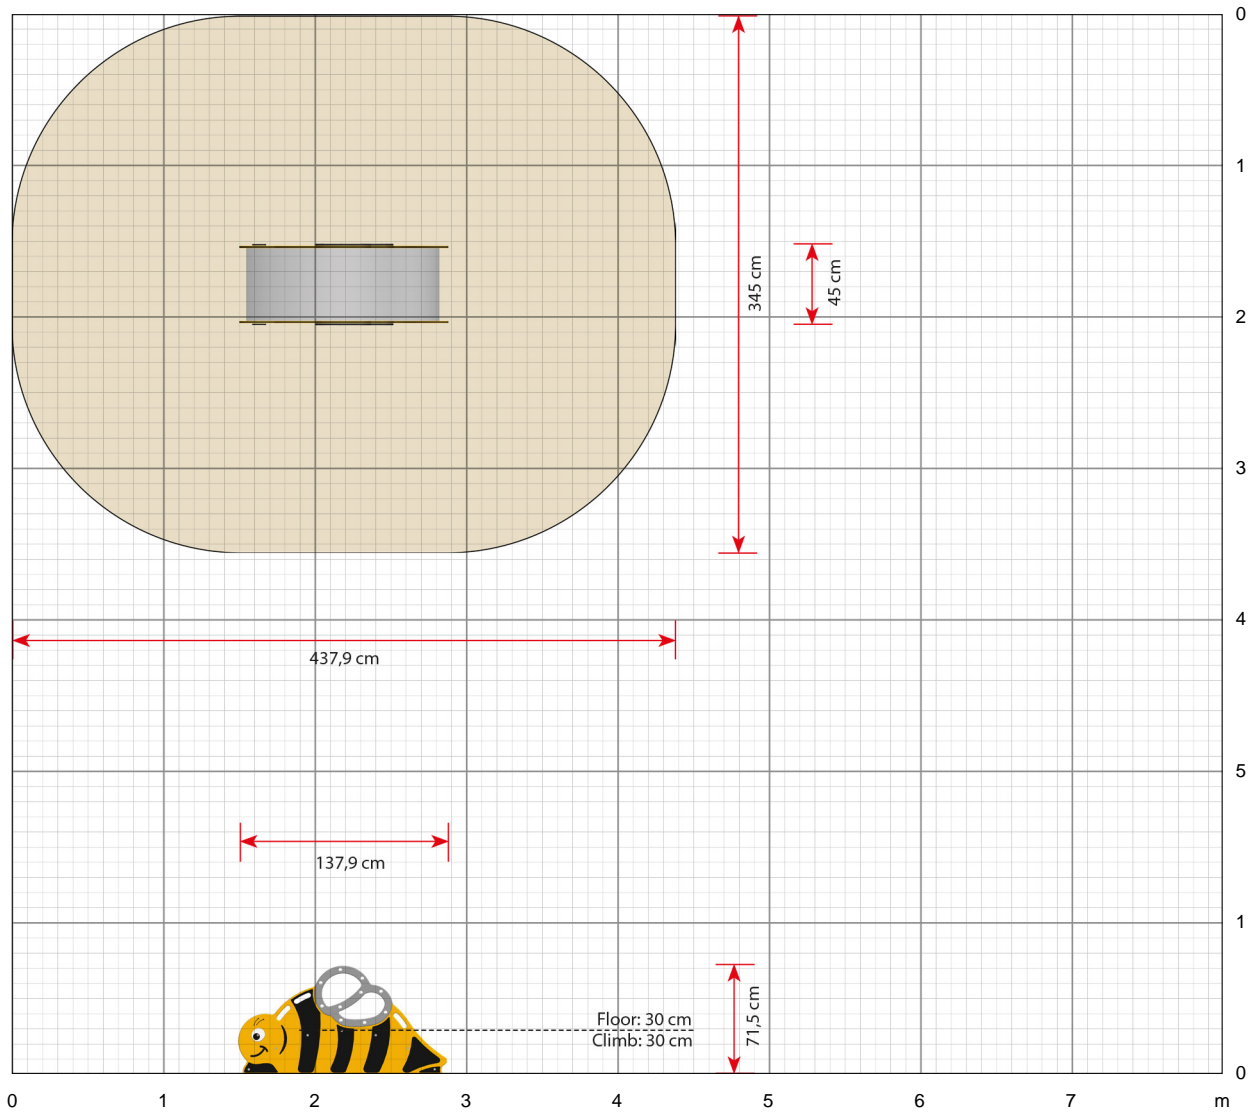

MP005

Brum

Scale 1:50 (when printed at 100%)

Click here to see more about the product on our website:
<https://www.ledonplay.com/product/mp005/>

Phone: +45 7482 6565
info@ledonplay.com, www.ledonplay.com

Production / administration:
Vestergade 25, DK-6510 Gram

Sales / marketing / product development:
Nordkajen 21, DK-6000 Kolding