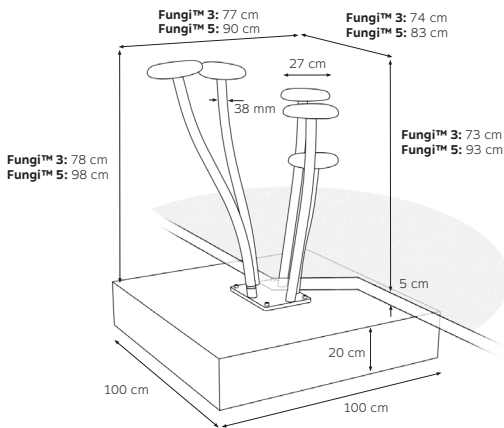

SUITABLE GROUND COVERS

☒ Wet pour rubber or cork

☒ Grass/reinforced grass

☐ Paving stones

☒ Artificial grass

☒ Sand

☐ Wooden deck

☒ Wood chips

MOUNTING ON DIFFERENT GROUND COVERS

MOUNTING ON WET POUR GROUND COVERS OR ARTIFICIAL GRASS

Fungi is mounted on a concrete foundation with expansion bolts (included).

Mounting depth: 5 cm