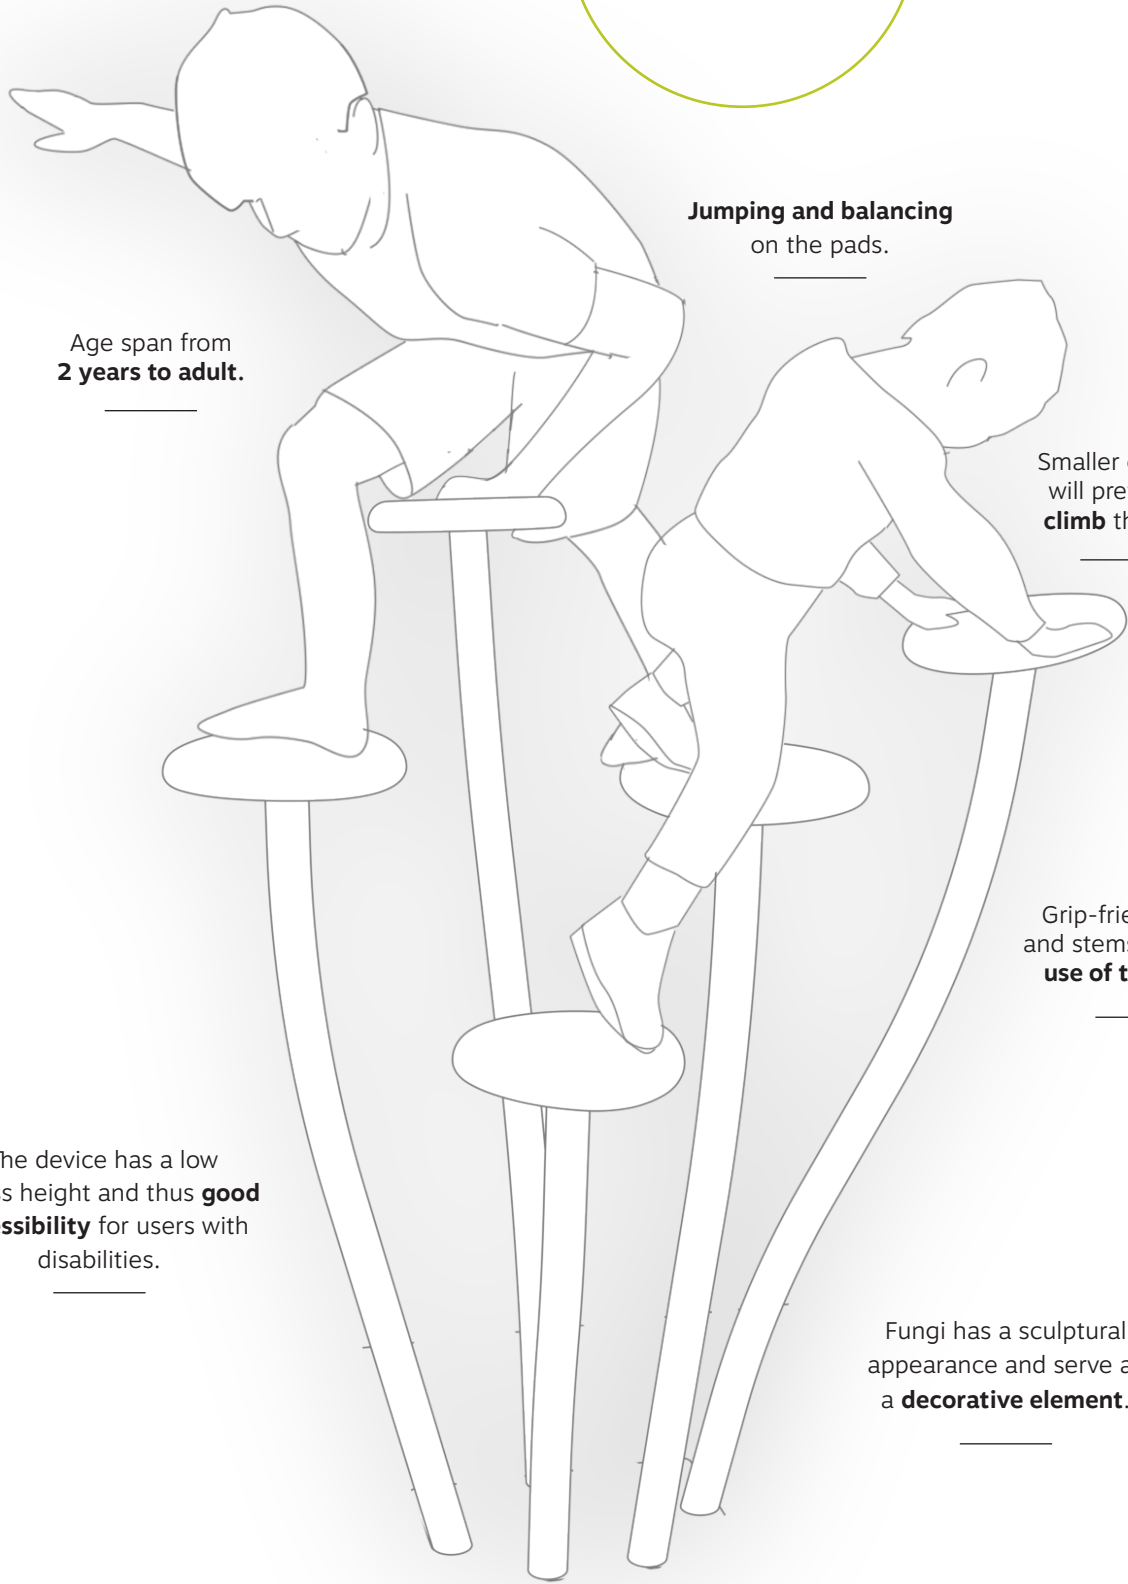

Certified by TÜV according to
EN 1176 (playground equipment)
and EN 16630 (fitness equipment)

FUNGI™

BALANCE AND CLIMBING MUSHROOM

Description:	Decorative device with many uses. The balance pads are covered with shock-absorbing and grip-friendly rubber.
Activity:	Climbing for smaller children. Balance play and recreation activities for all age groups.
Materials:	Pads and stems of powder coated stainless steel. Pads covered with 22 mm natural rubber.
Mounting:	Mounted to a concrete foundation with expansion bolts (included). Mounting time approx. 30 min.
Version:	2 versions: 3 or 5 balance pads.
Safety area:	150 cm distance from the device. Can share safety areas with other equipment.
Multiple units:	Multiple Fungi can be placed in a group with a minimum distance of 23 cm.
Fall height:	73 - 93 cm, see heights on page 3

→ For further information, downloads, prices etc, please visit rampline.com/en/fungi

Fungi™ triggers physical play that challenges **balance and coordination.**

Jumping and balancing on the pads.

Age span from **2 years to adult.**

Smaller children will preferably **climb** the pads

Grip-friendly pads and stems invites the **use of the hands.**

The device has a low access height and thus **good accessibility** for users with disabilities.