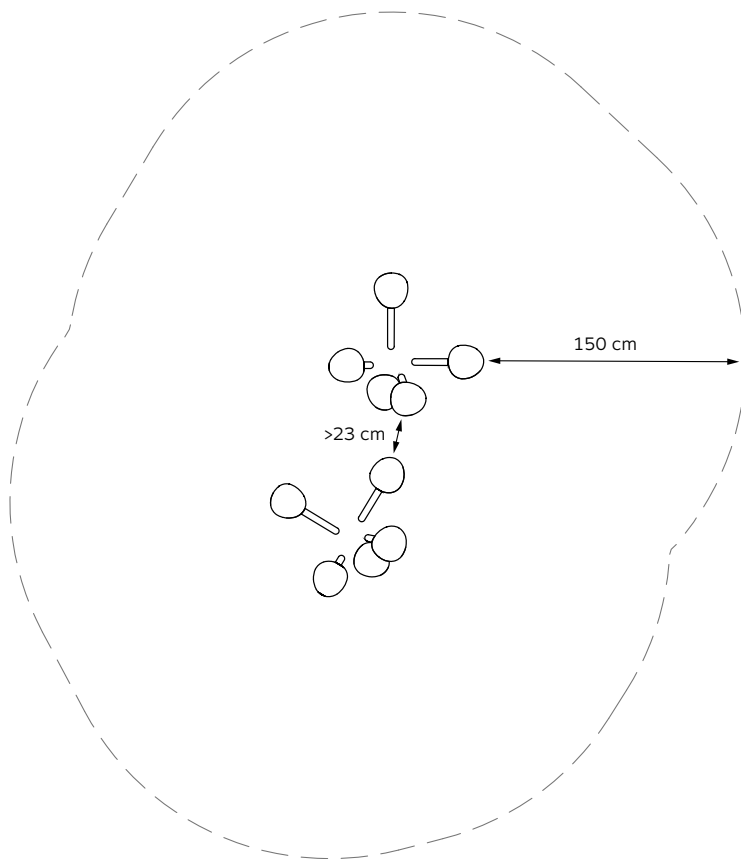

SAFETY AREA, FALL HEIGHT, MULTIPLE UNITS IN A GROUP

Fungi™ requires a safety area of 150 cm distance from the device, with a shock absorbing ground cover approved for a 100 cm fall height.

The device can share safety area with other equipment.

Multiple units can be placed in a group with a minimum distance between units of 23 cm.

THE MOTOR SKILL PARK

Fungi™ is suitable as a part of Rampline's motor skill park concept, where equipment is combined in groups and courses.

The motor skill park provides more ways in which the equipment can be used, and effectively triggers play and physical activity.

→ See motor skill park samples at rampline.com/motorskillparks

⊕ Rampline can help you develop an exciting activity area adapted to the user group in mind.

Get in touch with us on contact@rampline.no