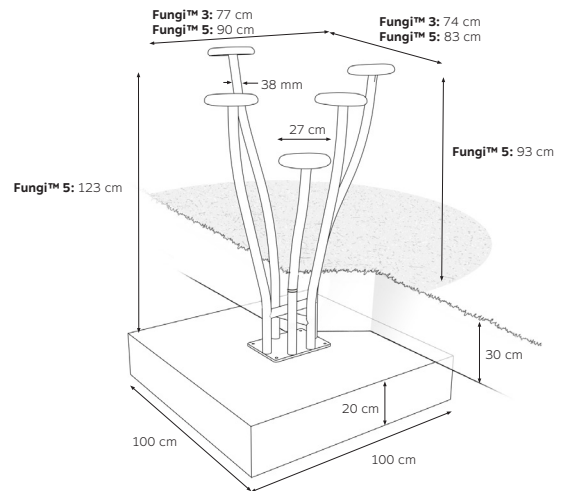

Fungi has a sculptural appearance and serve as a **decorative element.**

VERSIONS

FUNGI™ 3

Length: 73 cm **Width:** 48 cm

Height/fall height: 73 cm

Weight: 15 kg

Area: 14,3 m²

FUNGI™ 5

Wood chips

MOUNTING ON DIFFERENT GROUND COVERS

MOUNTING ON WET POUR GROUND COVERS OR ARTIFICIAL GRASS

Fungi is mounted on a concrete foundation with expansion bolts (included).

Mounting depth: 5 cm

MOUNTING ON GRASS OR LOOSE FILL GROUND COVERS