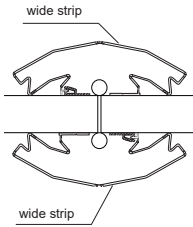

transparent
matches every door

Length	Transparent
120 cm/47"	x
150 cm/59"	x
180 cm/71"	x

* Finger Alert 110° - 180 cm is SKG+ certified

Finger Alert Professional and Finger Alert Extreme

Door finger guard for doors with a large opening angle

Length	White	Anthracite	Silver Grey
	RAL 9016	(Dark Grey) RAL 7016	RAL 7040
180 cm/71"	x	x	x
195 cm/77"	x	x	x
229 cm/90"	x	x	x

*Finger Alert Professional is SKG++ certified

Finger Alert Professional (170°-180°)

Set Wide Strip / Narrow Strip

quick and simple installation

Suitable for	Rabbeted doors Square edge doors Glass & steel doors
Push Side	Wide strip with click strip
Pull Side	Narrow strip with click strip

Set Wide Strip / Wide Strip

Suitable for	Swing doors
Push Side	Wide strip with click strip
Pull Side	Wide strip with click strip

Finger Alert Extreme (+180°)

Extreme Wide Strip

Suitable for	Doors with extreme wide opening angle (+180°)
Push Side	Extreme wide strip with click strip