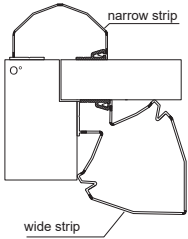

Finger Alert Professional (170°-180°)

Set Wide Strip / Narrow Strip

quick and simple installation

Suitable for	Rabbeted doors Square edge doors Glass & steel doors
Push Side	Wide strip with click strip
Pull Side	Narrow strip with click strip