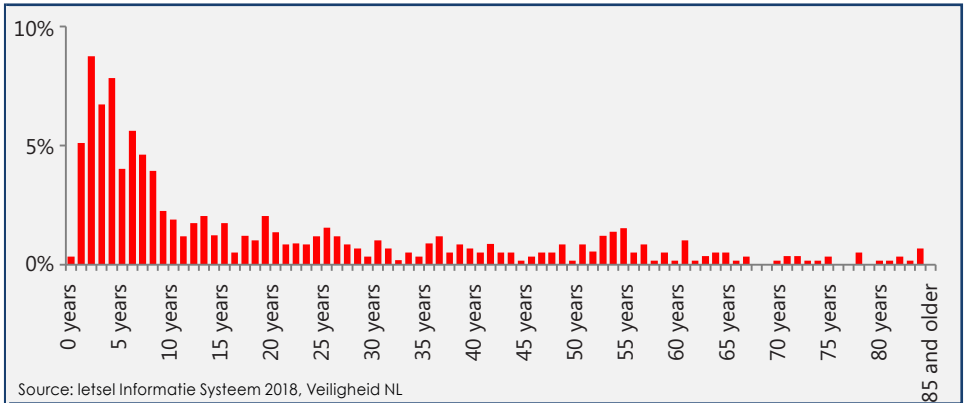

www.arteviva.com

Finger entrapment is most common among children from 1 to 8 years

Type of finger entrapment injuries

Source: letsel Informatie Systeem 2018, Veiligheid NL

Finger Alert 110°

Transparent door finger guard for doors opening up to 110°