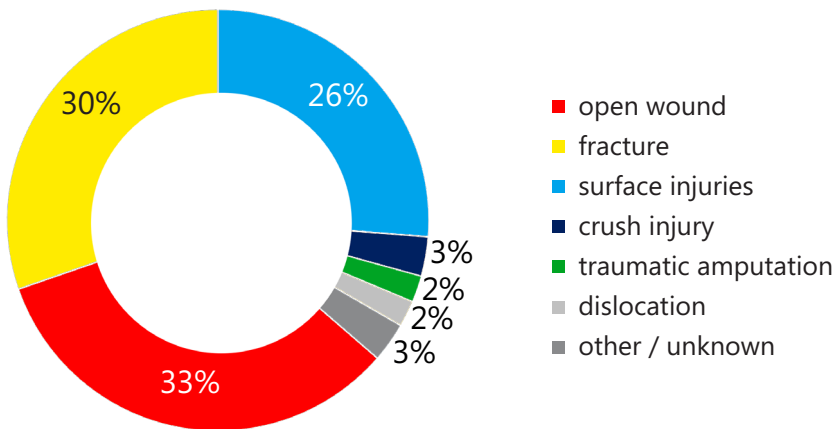

www.arteviva.com

Finger entrapment is most common among children from 1 to 8 years

Type of finger entrapment injuries

Source: letsel Informatie Systeem 2018, Veiligheid NL

Finger Alert 110°

Transparent door finger guard for doors opening up to 110°

- Set of profiles for the push and pull side of the door
- Tested for 250,000 open/close cycles
- SKG®-certified to EN 16654 *
- Maximum door thickness 5 cm/2"
- Easy to install with permanent Tesa®-tape (pre-applied)
- Possible to order wide or narrow version separately