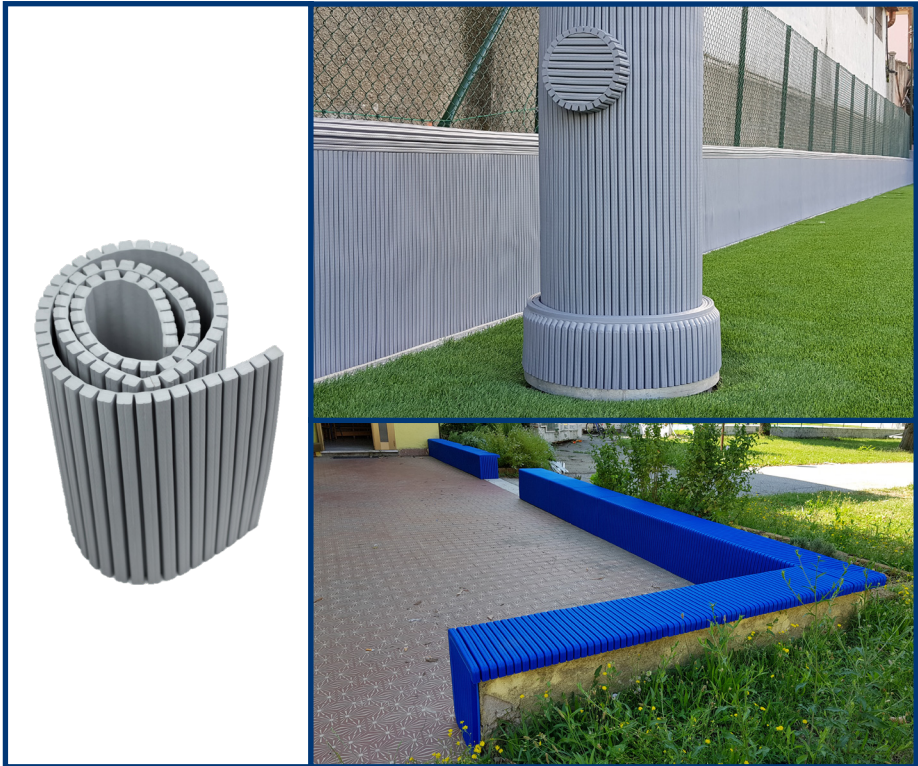

Pillar Wall Guard - ribbed

Shock absorbing padding for pillars, walls, and corners

- For indoor and outdoor use (weatherproof)
- Bite resistant and easy to clean
- Non-toxic material (fire-retardant version with toxic ingredients available on request)
- To be installed with Bison Tix (or similar) contact glue (not included)
- EN 71-1-2-3 and EN UNI 913:2009 certified

Dimensions	Blue RAL 5015	Grey RAL 7045
200 x 100 x 2 cm		
78.7 x 39.4 x 0.8"	x	x
Can be cut to size