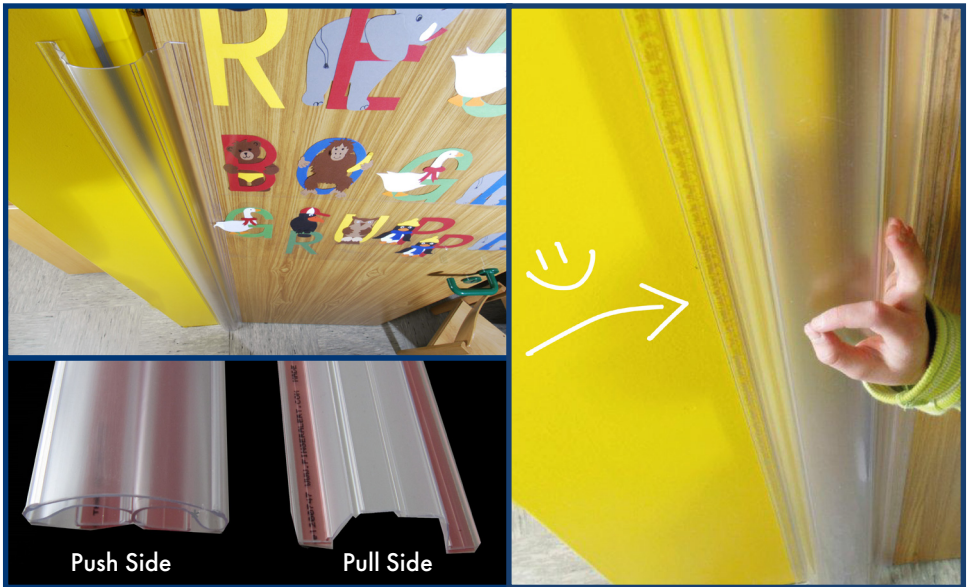

www.arteviva.com

Finger entrapment is most common among children from 1 to 8 years

Type of finger entrapment injuries

Source: letsel Informatie Systeem 2018, Veiligheid NL

Finger Alert 110°

Transparent door finger guard for doors opening up to 110°

- Set of profiles for the push and pull side of the door
- Tested for 250,000 open/close cycles
- SKG®-certified to EN 16654 *
- Maximum door thickness 5 cm/2"
- Easy to install with permanent Tesa®-tape (pre-applied)
- Possible to order wide or narrow version separately

transparent
matches every door

Length	Transparent
120 cm/47"	x
150 cm/59"	x
180 cm/71"	x

* Finger Alert 110° - 180 cm is SKG+ certified

Finger Alert Professional and Finger Alert Extreme

Door finger guard for doors with a large opening angle

- SKG®-certified to EN 16654 and NEN 8654 (world's highest finger door guard norm)*
- Fire retardant (UL94 USA / M2 France)
- In a set of profiles for push and pull side of the door
- Tested for 1,000,000 open/close cycles
- Easily detachable for maintenance and can be re-used
- Suitable for swing doors and doors with extreme opening angle
- Very easy to fit with screws or Tesa®-tape (pre-applied)
- Possible to order wide or narrow version separately