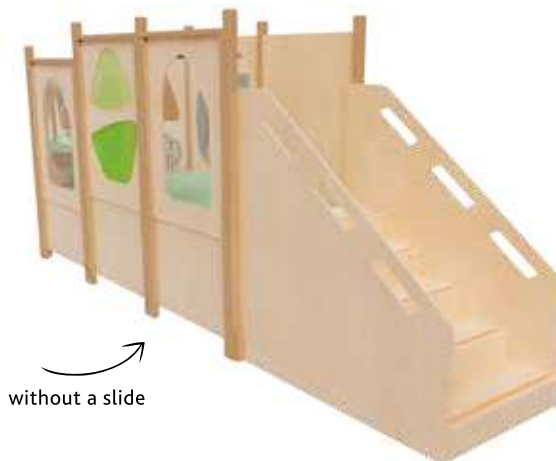

ModuPlay play corner 4

SET-MP004

ModuPlay play corner 5

- 855900-5 ModuPlay – platform with light brown carpet covering, 3 pcs
- 855901 ModuPlay – platform support post, height 58 cm, 2 pcs
- 855902 ModuPlay – platform support post, height 72 cm, 6 pcs
- 855906-5 ModuPlay – short connector for platforms with light brown carpet covering, 1 pc
- 855926 ModuPlay – connecting bottom panel for two-level platforms – solid, 1 pc
- 855909 ModuPlay – steps for platform, height 72 cm, 1 pc
- 855915 ModuPlay – slide, height 58 cm, 1 pc
- 855925-002 ModuPlay – wall panel B – slide access, 1 pc
- 855925-001 ModuPlay – wall panel A – solid, 2 pcs
- 855925-007 ModuPlay – wall panel G – openwork, 2 pcs
- 855925-009 ModuPlay – wall panel J – with sensory elements, 1 pc
- 855925-008 ModuPlay – wall panel H – with yellow plexiglass window, 1 pc

SET-MP005