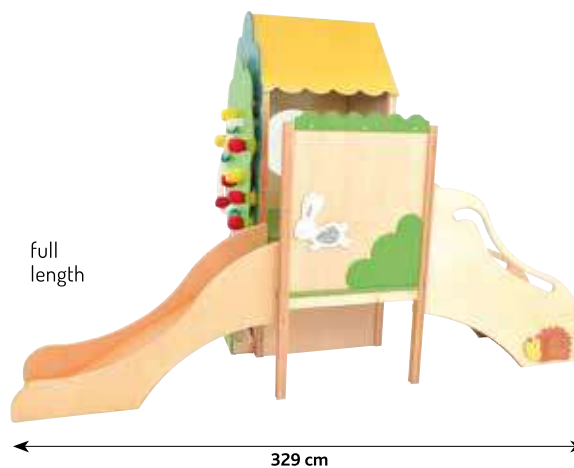

WARNING:

It is recommended to secure the the slide area in case of a fall (non -slip mattresses: 101322-101327, 101337-101342, 101758 are sold separately).

Tree house with slide

- dim. 151 x 92 x 212 cm
- platforms height: 59 and 78 cm
- side entrance dim. 70 x 62 cm
- porthole dim. 50 x 20 cm
- cabinet dim. 50 x 62 x 50 cm
- mattress dim. 116,5 x 77 x 5 cm
- stairs dim. 116 x 50 x 114 cm
- slide dim. 43 x 133 x 60 cm

099699